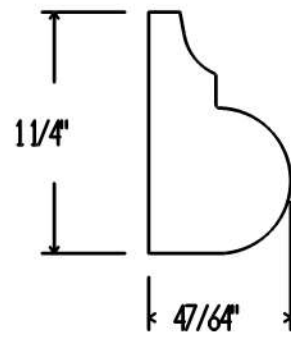

BC4230

Date: 8/21/07

Drawn By: RL

Approved By: \_\_\_\_\_

Approved By: \_\_\_\_\_

Full Scale

Page: of