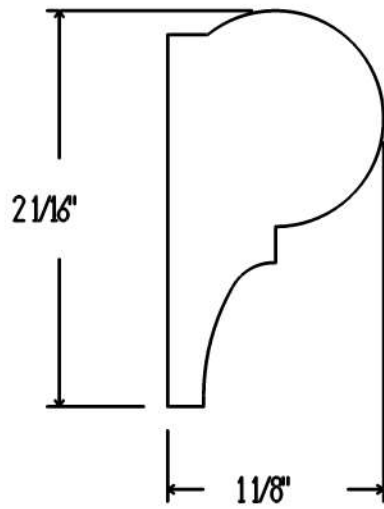

PR4272

Full Scale

Date: 11/24/08
Drawn By: RL
Approved By: _____
Approved By: _____
Page: _____ of _____