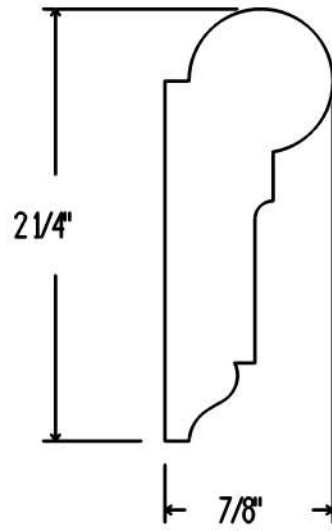

PR4267

Full Scale

Date: 10/23/08  
Drawn By: RL  
Approved By: \_\_\_\_\_  
Approved By: \_\_\_\_\_  
Page: \_\_\_\_\_ of \_\_\_\_\_