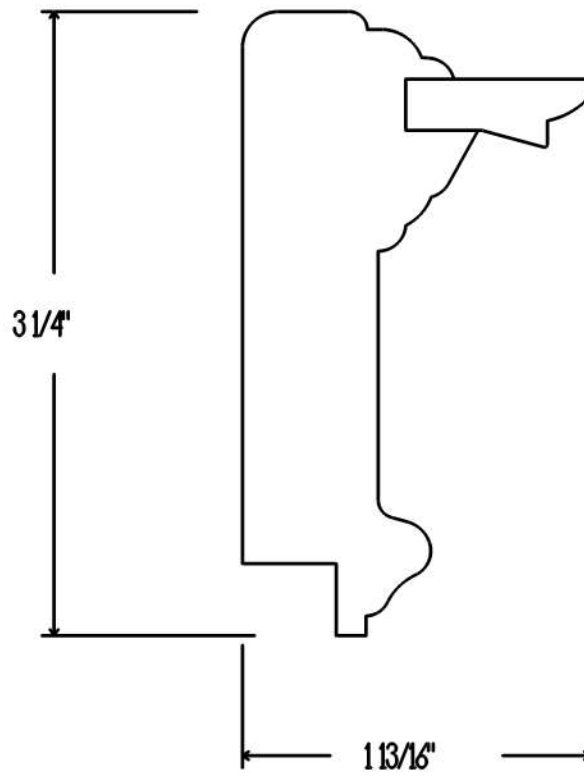

PR4337

Full Scale

Date: 7/10/08  
Drawn By: RL  
Approved By: \_\_\_\_\_  
Approved By: \_\_\_\_\_  
Page: \_\_\_\_\_ of \_\_\_\_\_