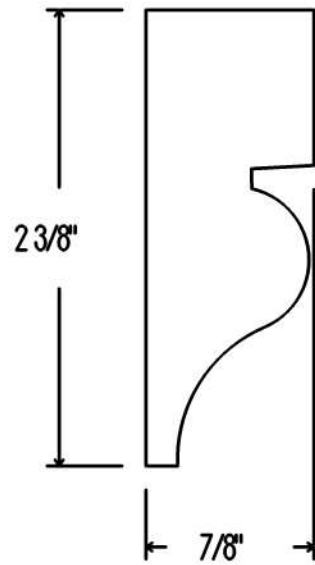

RK4152

Date: 11/11/08

Drawn By: RL

Approved By: \_\_\_\_\_

Approved By: \_\_\_\_\_

Full Scale

Page: of