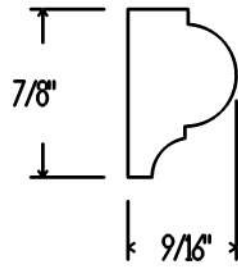

PM4190

Date: 4/10/08

Drawn By: RL

Approved By: \_\_\_\_\_

Approved By: \_\_\_\_\_

Full Scale

Page: of