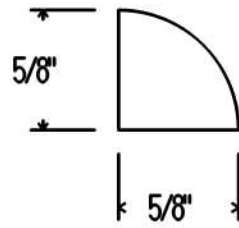

QR4076

Date: 10/16/07

Drawn By: RL

Approved By: \_\_\_\_\_

Approved By: \_\_\_\_\_

Full Scale

Page: of