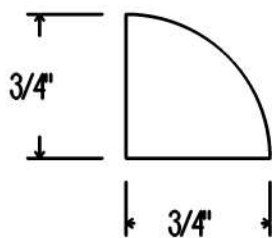

QR4086

Date: 8/23/07

Drawn By: RL

Approved By: \_\_\_\_\_

Approved By: \_\_\_\_\_

Full Scale

Page: of