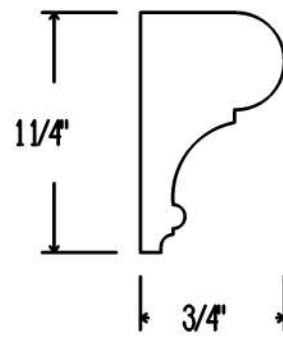

PM4325

Full Scale

Date: 6/9/08  
Drawn By: AO/RL  
Approved By: \_\_\_\_\_  
Approved By: \_\_\_\_\_  
Page: of