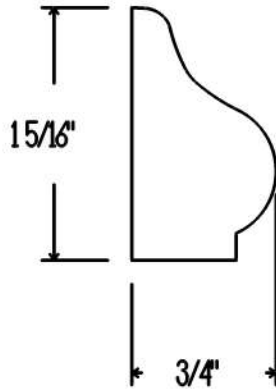

BC4058

Date: 10/4/07

Drawn By: A0

Approved By: \_\_\_\_\_

Approved By: \_\_\_\_\_

Full Scale

Page: of