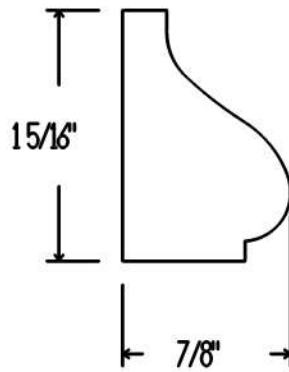

BC4281

Date: 5/7/08

Drawn By: RL

Approved By: \_\_\_\_\_

Approved By: \_\_\_\_\_

Full Scale

Page: of