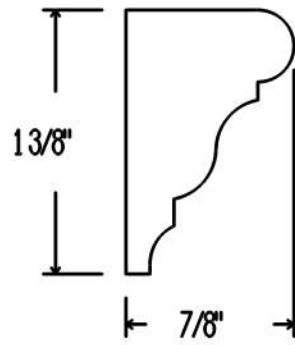

PM4167

Date: 8/11/09

Drawn By: RL/BS

Approved By: \_\_\_\_\_

Approved By: \_\_\_\_\_

Full Scale

Page: of