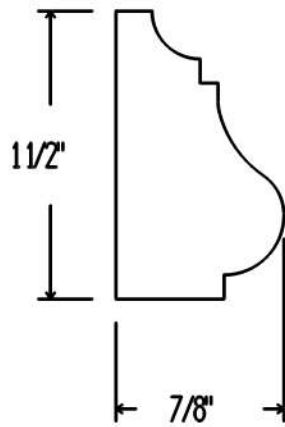

BC4041

Full Scale

Date: 2/5/07  
Drawn By: BS  
Approved By: \_\_\_\_\_  
Approved By: \_\_\_\_\_  
Page: of