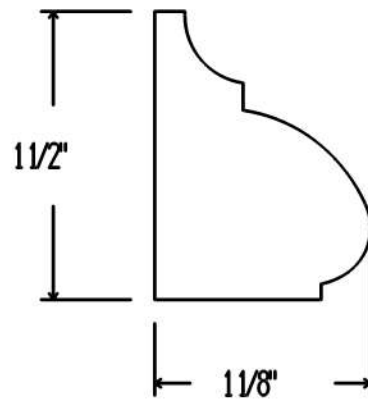

BC4288

Full Scale

Date: 5/13/08  
Drawn By: RL  
Approved By: \_\_\_\_\_  
Approved By: \_\_\_\_\_  
Page: \_\_\_\_\_ of \_\_\_\_\_