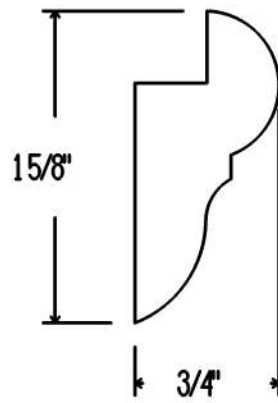

PM4343

Full Scale

Date: 01/09/08  
Drawn By: AO  
Approved By: \_\_\_\_\_  
Approved By: \_\_\_\_\_  
Page: \_\_\_\_\_ of \_\_\_\_\_