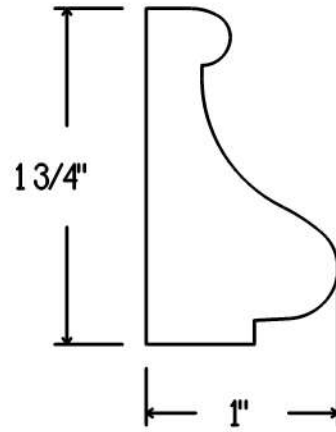

BC4328

Date: 2/7/08

Drawn By: RL/AO/RL

Approved By: _____

Approved By: _____

Full Scale

Page: of