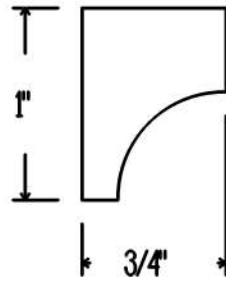

CV4265

Full Scale

Date: 8/18/08  
Drawn By: RL  
Approved By: \_\_\_\_\_  
Approved By: \_\_\_\_\_  
Page: of