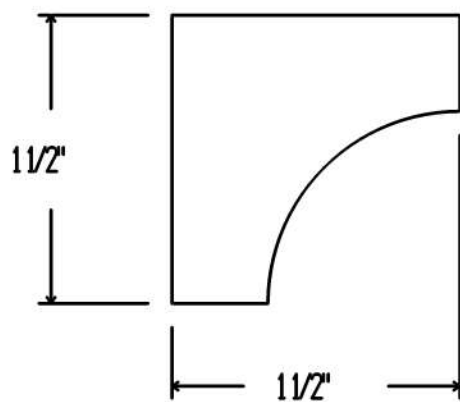

CV4259

Full Scale

Date: 12/17/07
Drawn By: RL
Approved By: _____
Approved By: _____
Page: of