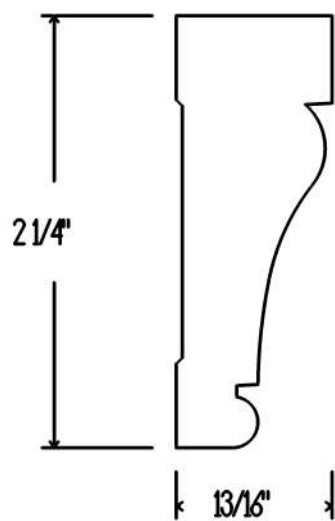

CS2070

Date: 10/17/08

Drawn By: RL

Approved By: _____

Approved By: _____

Full Scale

Page: of