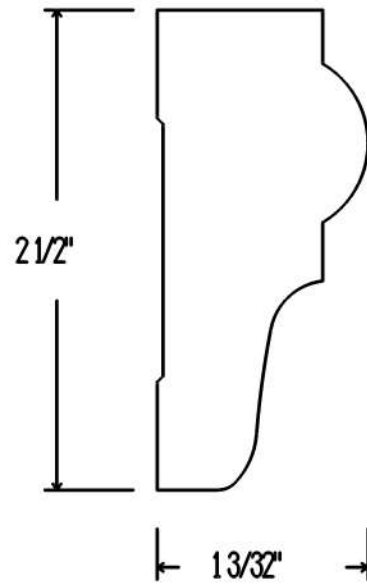

CS2076

Full Scale

Date: 10/28/08
Drawn By: RL
Approved By: _____
Approved By: _____
Page: _____ of _____