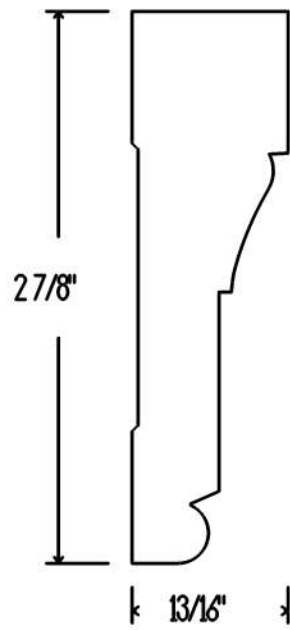

CS2105

Date: 11/24/08

Drawn By: RL

Approved By: _____

Approved By: _____

Full Scale

Page: of