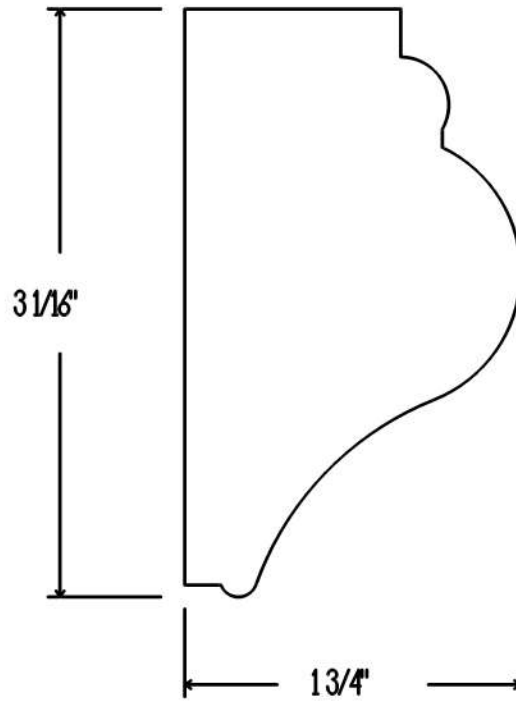

CS2152

Date: 2/18/09

Drawn By: RL

Approved By: \_\_\_\_\_

Approved By: \_\_\_\_\_

Full Scale

Page: of