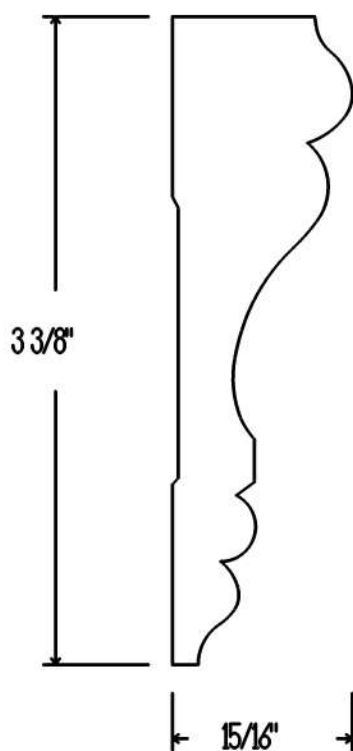

CS2085

Full Scale

Date: 10/28/08  
Drawn By: RL  
Approved By: \_\_\_\_\_  
Approved By: \_\_\_\_\_  
Page: \_\_\_\_\_ of \_\_\_\_\_