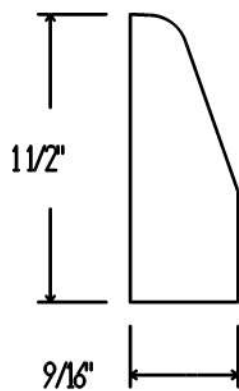

SM4287

Date: 9/18/07

Drawn By: RL

Approved By: _____

Approved By: _____

Full Scale

Page: of