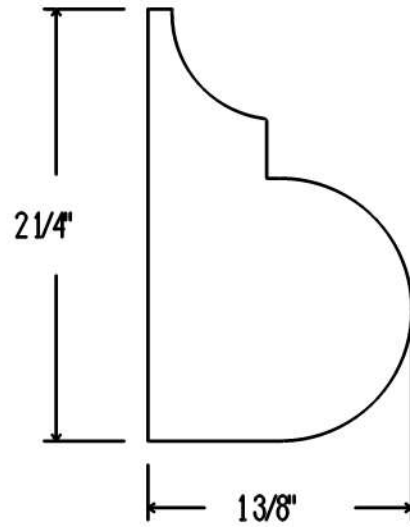

BC4233

Date: 8/21/07

Drawn By: RL

Approved By: \_\_\_\_\_

Approved By: \_\_\_\_\_

Full Scale

Page: of