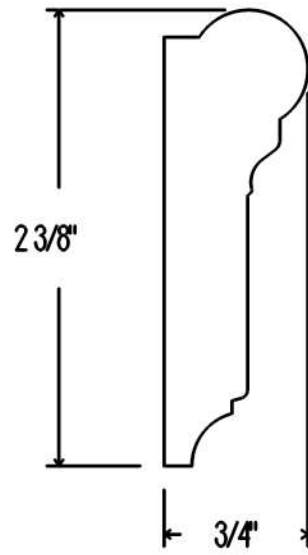

PR4342

Full Scale

Date: 5/28/08  
Drawn By: RL  
Approved By: \_\_\_\_\_  
Approved By: \_\_\_\_\_  
Page: \_\_\_\_\_ of \_\_\_\_\_